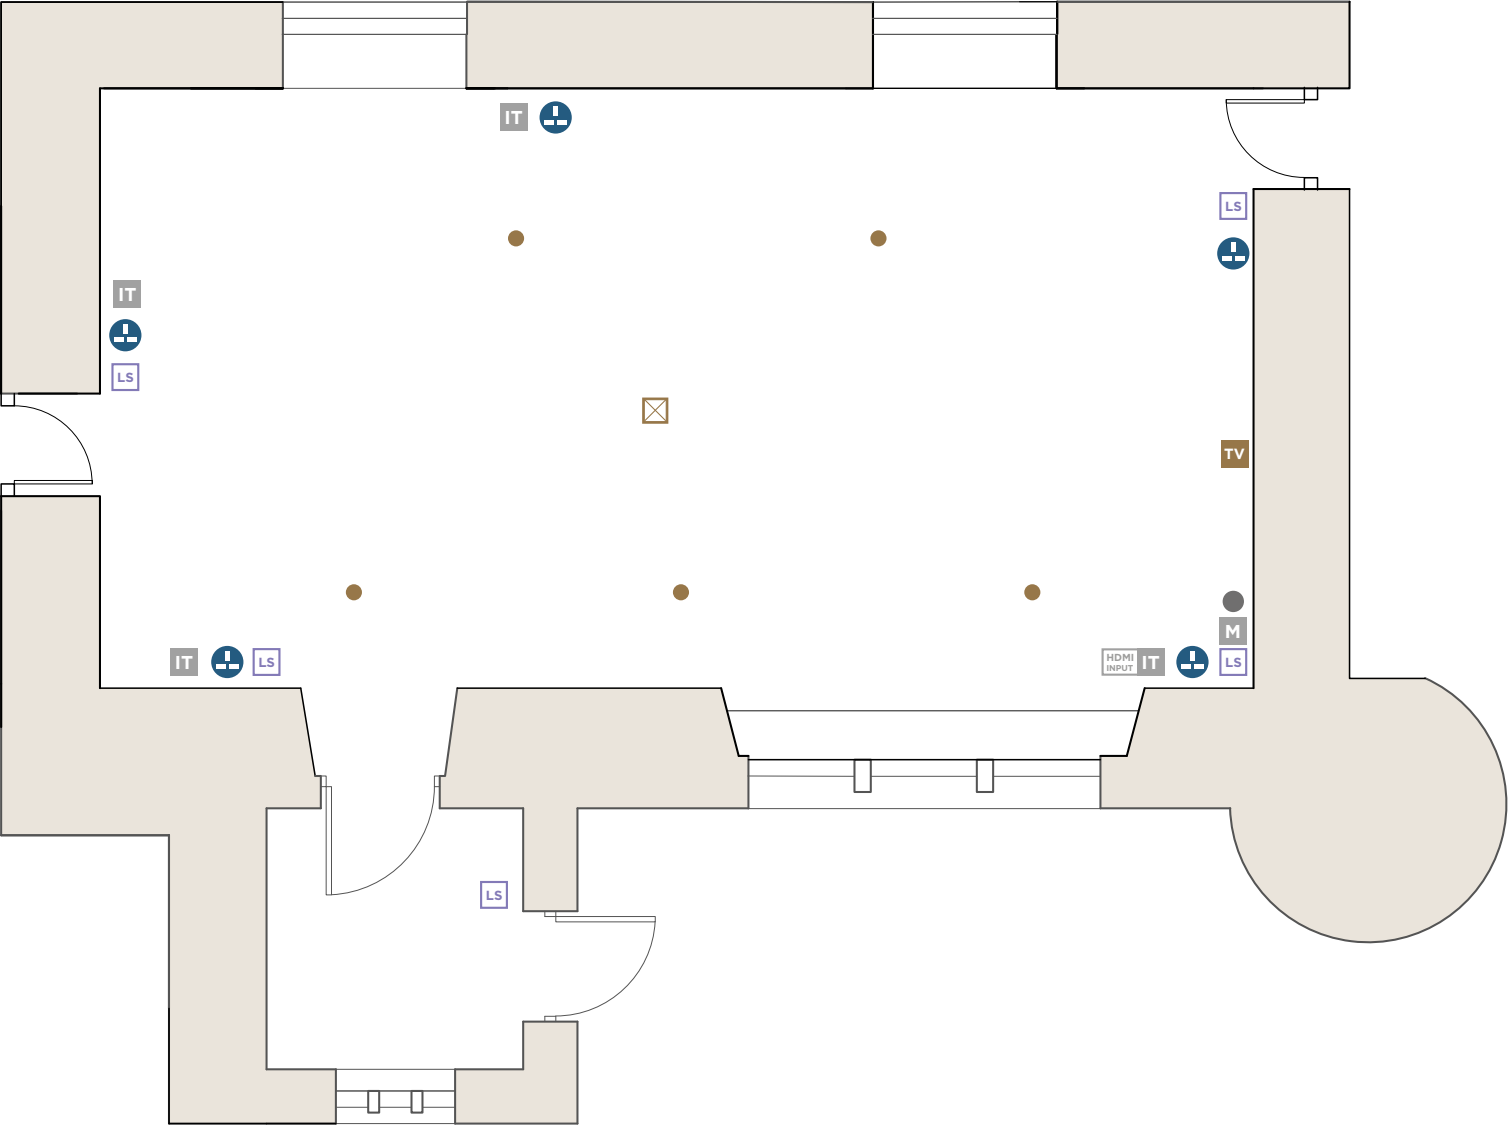

	HEIGHT (M)	LENGTH (M)	WIDTH (M)	THEATRE FRONT PROJECTION	BOARDROOM	CABARET ROUNDS	DINNER	U-SHAPE
COURTYARD HALL	3.00	24.60	10.20	320	36	180	240 (DINNER) 180 (DINNER DANCE)	42
COURTYARD HALL 1 (2 SECTIONS)	3.00	16.40	8.50	196	36	100	96	42
COURTYARD HALL 2 (BOTTOM SECTION)	3.00	8.20	8.50	84	30 (NO SCREEN) 19 (SCREEN)	60	72	30

OAK ROOM

KEY	
	RECESSED FLOOR SOCKET
	13A POWER POINT
	LIGHT SWITCH
	PROJECTOR SCREEN
	CAMERA
	IT POINT
	AIR CONDITIONING UNIT
	PUBLIC ADDRESS SYSTEM

	HEIGHT (M)	LENGTH (M)	WIDTH (M)	THEATRE FRONT PROJECTION	BOARDROOM	CABARET ROUNDS	DINNER	U-SHAPE
OAK ROOM	4.20	9.30	6.80	80	24 (NO SCREEN) 19 (SCREEN)	50	60	24

GARDEN ROOM

KEY	
	RECESSED FLOOR SOCKET
	13A POWER POINT
	LIGHT SWITCH
	CEILING SPEAKERS
	SUBWOOFER
	TV
	IT POINT
	MUSIC CONTROLS

	HEIGHT (M)	LENGTH (M)	WIDTH (M)	THEATRE FRONT PROJECTION	BOARDROOM	CABARET ROUNDS	DINNER	U-SHAPE
GARDEN ROOM	3.60	10.60	5.50	80	24 (NO SCREEN) 21 (SCREEN)	40	60	24

EAST TOWER

KEY	
	RECESSED FLOOR SOCKET
	13A POWER POINT
	LIGHT SWITCH
	AIR CONDITIONING UNIT
	TV
	IT POINT

	HEIGHT (M)	LENGTH (M)	WIDTH (M)	THEATRE FRONT PROJECTION	BOARDROOM	CABARET ROUNDS	DINNER	U-SHAPE
EAST TOWER	4.20	5.10	5.60	-	8 (NO SCREEN) 7 (SCREEN)	-	8	-