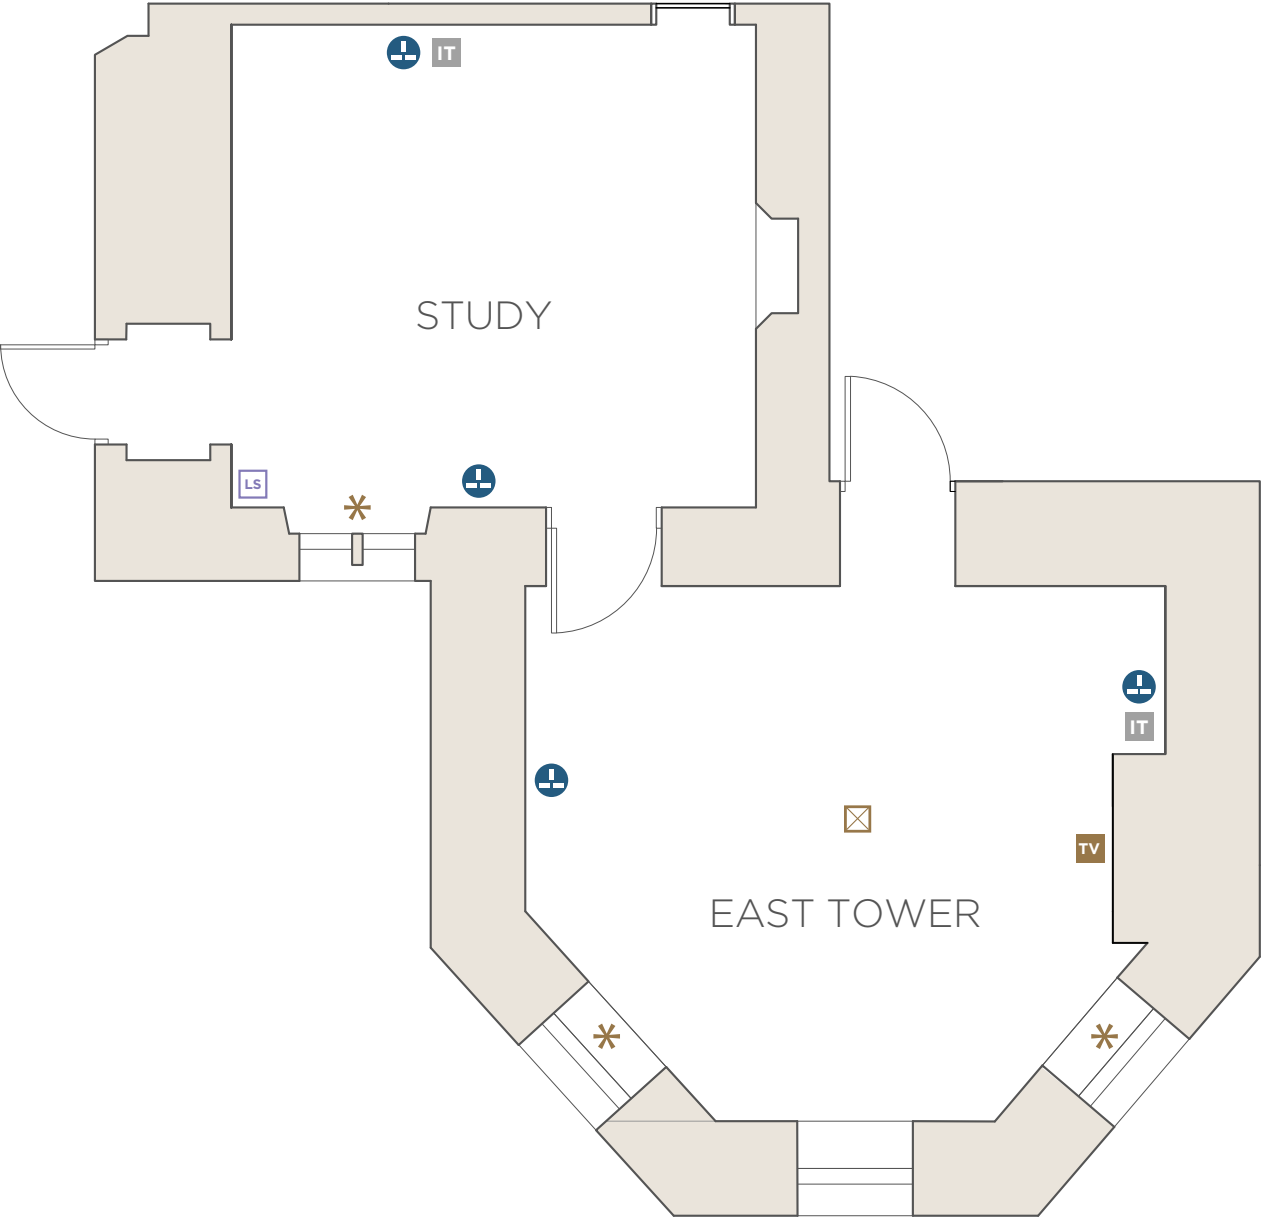

OAK ROOM

KEY	
	RECESSED FLOOR SOCKET
	13A POWER POINT
	LIGHT SWITCH
	PROJECTOR SCREEN
	CAMERA
	IT POINT
	AIR CONDITIONING UNIT
	PUBLIC ADDRESS SYSTEM

	HEIGHT (M)	LENGTH (M)	WIDTH (M)	THEATRE FRONT PROJECTION	BOARDROOM	CABARET ROUNDS	DINNER	U-SHAPE
OAK ROOM	4.20	9.30	6.80	80	24 (NO SCREEN) 19 (SCREEN)	50	60	24

GARDEN ROOM

KEY	
	RECESSED FLOOR SOCKET
	13A POWER POINT
	LIGHT SWITCH
	CEILING SPEAKERS
	SUBWOOFER
	TV
	IT POINT
	MUSIC CONTROLS

	HEIGHT (M)	LENGTH (M)	WIDTH (M)	THEATRE FRONT PROJECTION	BOARDROOM	CABARET ROUNDS	DINNER	U-SHAPE
GARDEN ROOM	3.60	10.60	5.50	80	24 (NO SCREEN) 21 (SCREEN)	40	60	24

EAST TOWER

KEY	
	RECESSED FLOOR SOCKET
	13A POWER POINT
	LIGHT SWITCH
	AIR CONDITIONING UNIT
	TV
	IT POINT

	HEIGHT (M)	LENGTH (M)	WIDTH (M)	THEATRE FRONT PROJECTION	BOARDROOM	CABARET ROUNDS	DINNER	U-SHAPE
EAST TOWER	4.20	5.10	5.60	-	8 (NO SCREEN) 7 (SCREEN)	-	8	-

MORNING ROOM

KEY	
	13A POWER POINT
	LIGHT SWITCH
	AIR CONDITIONING UNIT
	MOBILE TV
	SUBWOOFER
	IT POINT

	HEIGHT (M)	LENGTH (M)	WIDTH (M)	THEATRE FRONT PROJECTION	BOARDROOM	CABARET ROUNDS	DINNER	U-SHAPE
MORNING ROOM	4.00	8.20	5.40	60	18 (NO SCREEN) 15 (SCREEN)	10	12	-