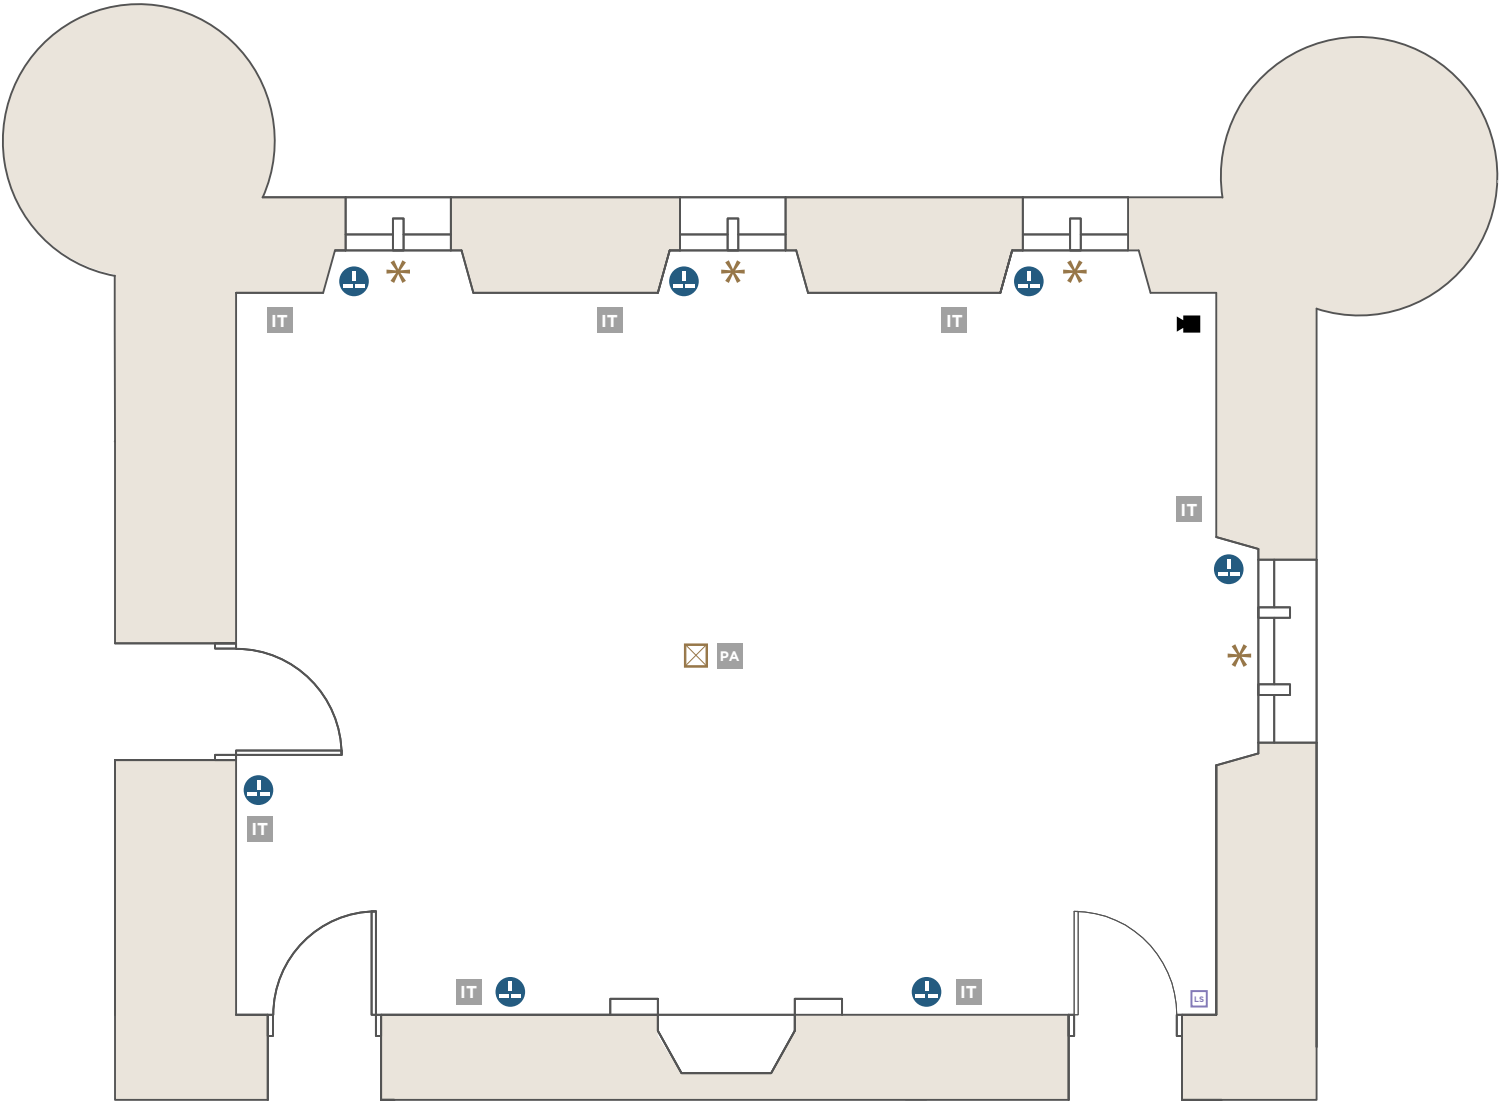

	HEIGHT (M)	LENGTH (M)	WIDTH (M)	THEATRE FRONT PROJECTION	BOARDROOM	CABARET ROUNDS	DINNER	U-SHAPE
COURTYARD HALL	3.00	24.60	10.20	320	36	180	240 (DINNER) 180 (DINNER DANCE)	42
COURTYARD HALL 1 (2 SECTIONS)	3.00	16.40	8.50	196	36	100	96	42
COURTYARD HALL 2 (BOTTOM SECTION)	3.00	8.20	8.50	84	30 (NO SCREEN) 19 (SCREEN)	60	72	30

OAK ROOM

KEY	
	RECESSED FLOOR SOCKET
	13A POWER POINT
	LIGHT SWITCH
	PROJECTOR SCREEN
	CAMERA
	IT POINT
	AIR CONDITIONING UNIT
	PUBLIC ADDRESS SYSTEM

	HEIGHT (M)	LENGTH (M)	WIDTH (M)	THEATRE FRONT PROJECTION	BOARDROOM	CABARET ROUNDS	DINNER	U-SHAPE
OAK ROOM	4.20	9.30	6.80	80	24 (NO SCREEN) 19 (SCREEN)	50	60	24

EAST TOWER

KEY	
	RECESSED FLOOR SOCKET
	13A POWER POINT
	LIGHT SWITCH
	AIR CONDITIONING UNIT
	TV
	IT POINT

	HEIGHT (M)	LENGTH (M)	WIDTH (M)	THEATRE FRONT PROJECTION	BOARDROOM	CABARET ROUNDS	DINNER	U-SHAPE
EAST TOWER	4.20	5.10	5.60	-	8 (NO SCREEN) 7 (SCREEN)	-	8	-

MORNING ROOM

KEY	
	13A POWER POINT
	LIGHT SWITCH
	AIR CONDITIONING UNIT
	MOBILE TV
	SUBWOOFER
	IT POINT

	HEIGHT (M)	LENGTH (M)	WIDTH (M)	THEATRE FRONT PROJECTION	BOARDROOM	CABARET ROUNDS	DINNER	U-SHAPE
MORNING ROOM	4.00	8.20	5.40	60	18 (NO SCREEN) 15 (SCREEN)	10	12	-