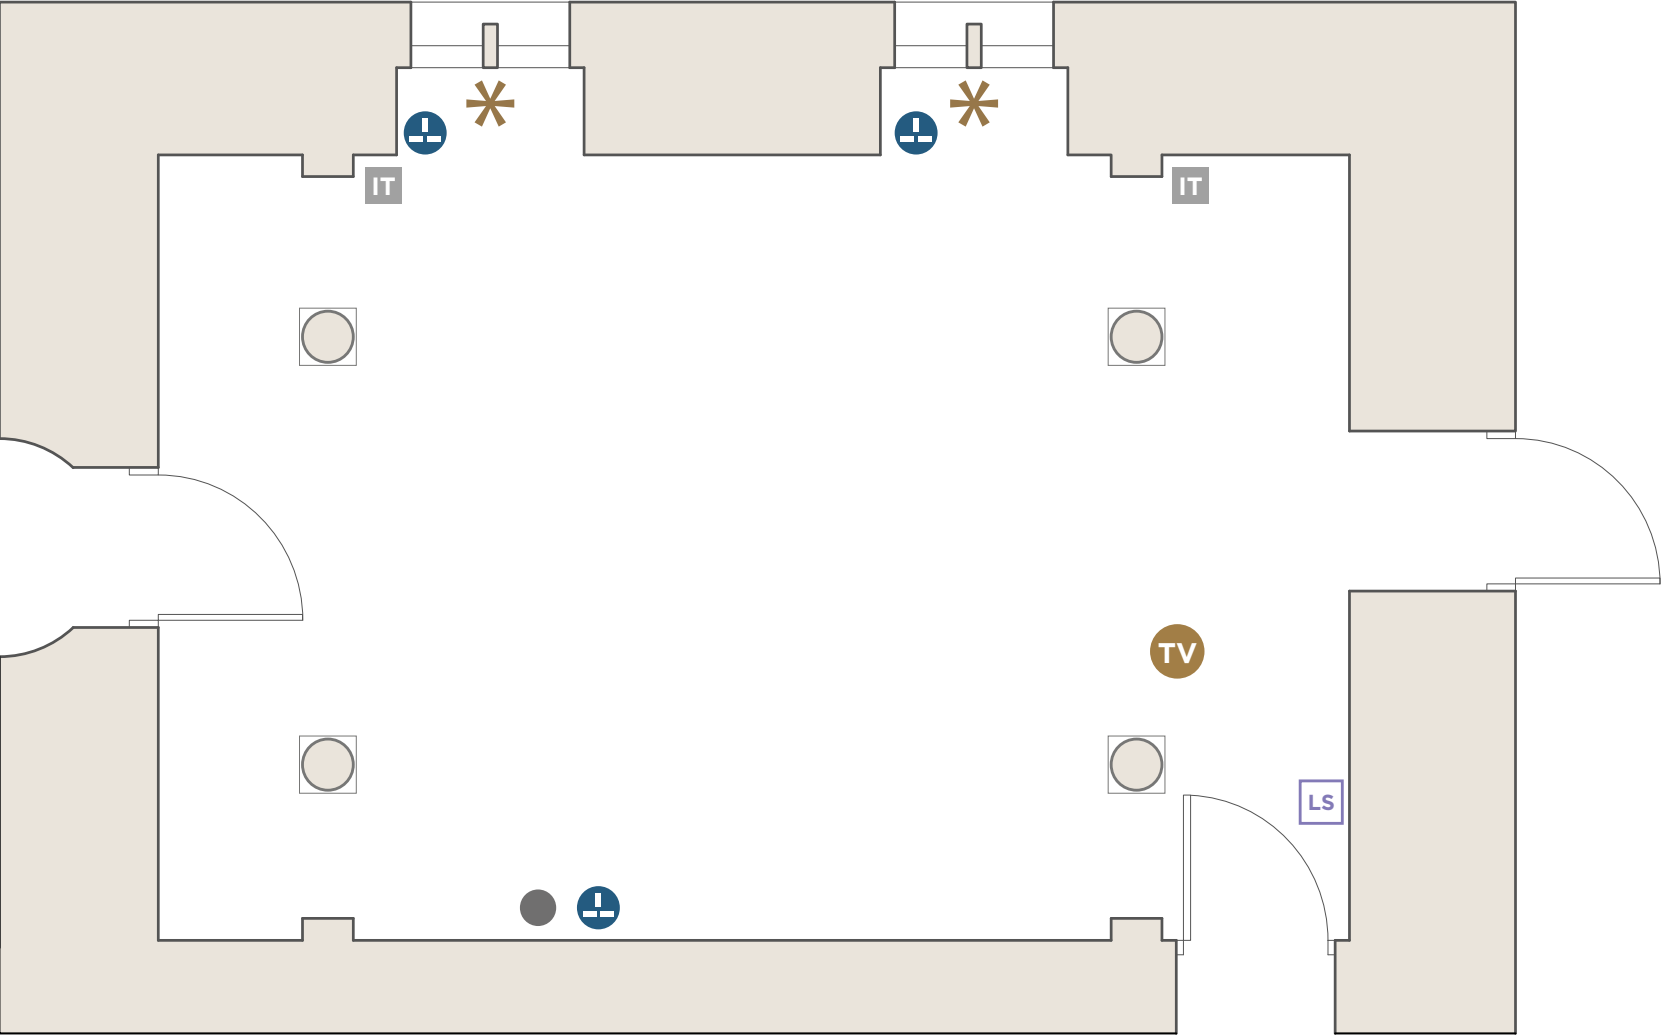

GARDEN ROOM

KEY	
	RECESSED FLOOR SOCKET
	13A POWER POINT
	LIGHT SWITCH
	CEILING SPEAKERS
	SUBWOOFER
	TV
	IT POINT
	MUSIC CONTROLS

	HEIGHT (M)	LENGTH (M)	WIDTH (M)	THEATRE FRONT PROJECTION	BOARDROOM	CABARET ROUNDS	DINNER	U-SHAPE
GARDEN ROOM	3.60	10.60	5.50	80	24 (NO SCREEN) 21 (SCREEN)	40	60	24

EAST TOWER

KEY	
	RECESSED FLOOR SOCKET
	13A POWER POINT
	LIGHT SWITCH
	AIR CONDITIONING UNIT
	TV
	IT POINT

	HEIGHT (M)	LENGTH (M)	WIDTH (M)	THEATRE FRONT PROJECTION	BOARDROOM	CABARET ROUNDS	DINNER	U-SHAPE
EAST TOWER	4.20	5.10	5.60	-	8 (NO SCREEN) 7 (SCREEN)	-	8	-

MORNING ROOM

KEY	
	13A POWER POINT
	LIGHT SWITCH
	AIR CONDITIONING UNIT
	MOBILE TV
	SUBWOOFER
	IT POINT

	HEIGHT (M)	LENGTH (M)	WIDTH (M)	THEATRE FRONT PROJECTION	BOARDROOM	CABARET ROUNDS	DINNER	U-SHAPE
MORNING ROOM	4.00	8.20	5.40	60	18 (NO SCREEN) 15 (SCREEN)	10	12	-

U-SHAPE

HOLLOW SQUARE

DIMENSIONS AND CAPACITIES

	HEIGHT (M)	LENGTH (M)	WIDTH (M)	THEATRE FRONT PROJECTION	BOARDROOM	CABARET ROUNDS	DINNER	U-SHAPE
COURTYARD HALL	3.00	24.60	10.20	320	36	180	240 (DINNER) 180 (DINNER DANCE)	42
COURTYARD HALL 1 (2 SECTIONS)	3.00	16.40	8.50	196	36	100	96	42
COURTYARD HALL 2 (BOTTOM SECTION)	3.00	8.20	8.50	84	30 (NO SCREEN) 19 (SCREEN)	60	72	30
OAK ROOM	4.20	9.30	6.80	80	24 (NO SCREEN) 19 (SCREEN)	50	60	24
GARDEN ROOM	3.60	10.60	5.50	80	24 (NO SCREEN) 21 (SCREEN)	40	60	24
EAST TOWER	4.20	5.10	5.60	-	8 (NO SCREEN) 7 (SCREEN)	-	8	-
MORNING ROOM	4.00	8.20	5.40	60	18 (NO SCREEN) 15 (SCREEN)	10	12	-