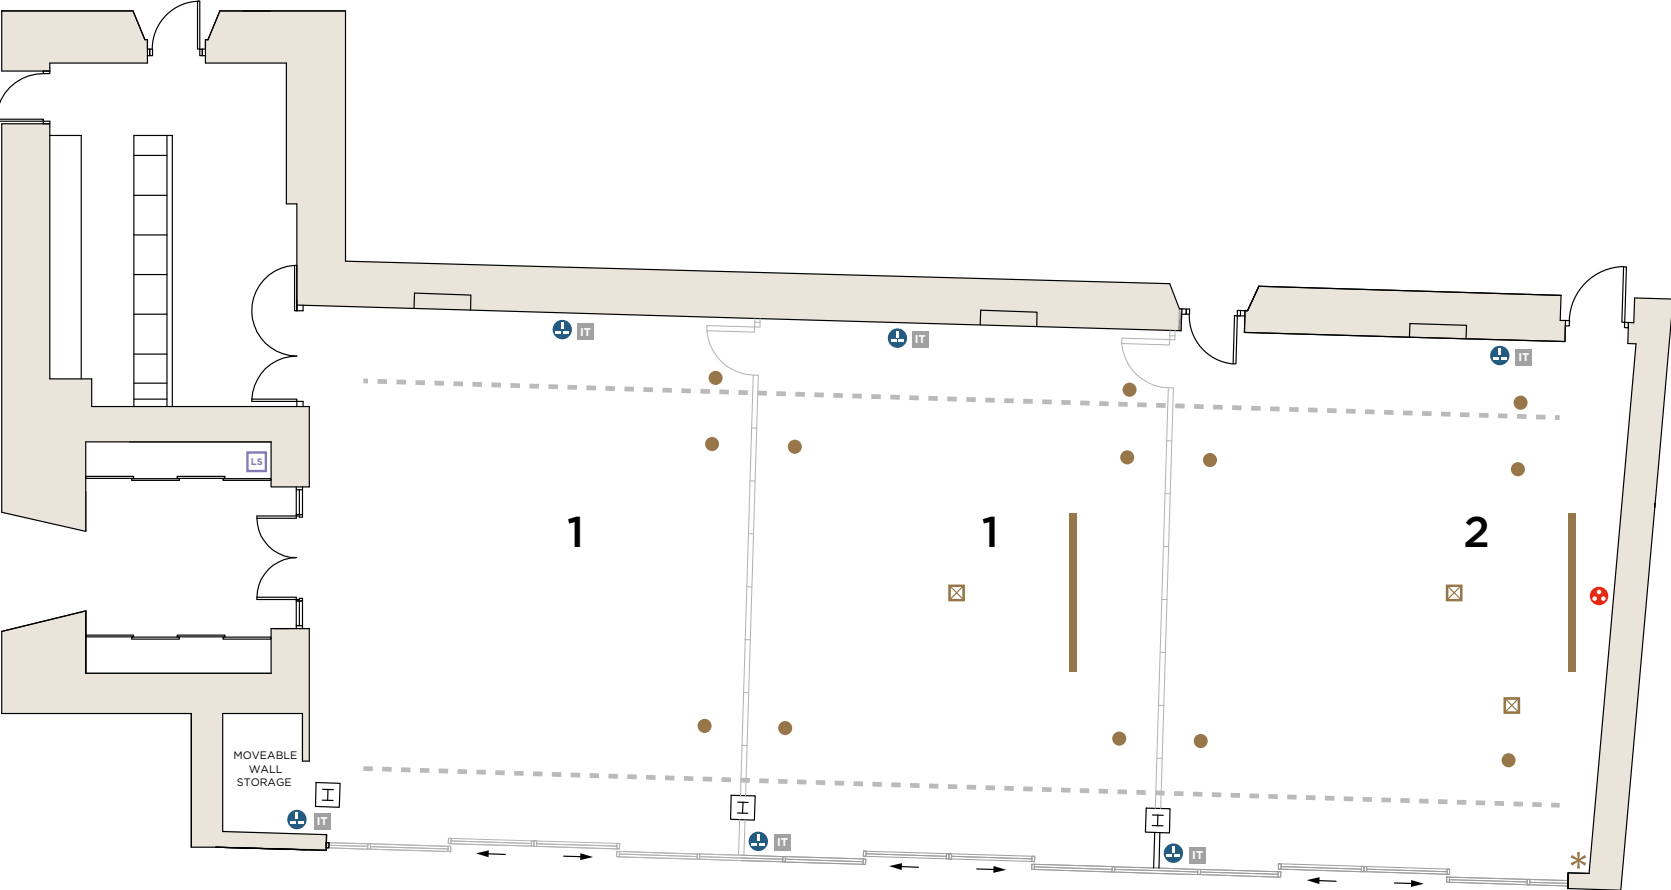

COURTYARD HALL

KEY	WiFi
	RECESSED FLOOR SOCKET
	13A POWER POINT
	3 PHASE POWER
	LIGHT SWITCH
	PROJECTOR SCREEN
	CEILING SPEAKERS
	IT POINT
	AIR CONDITIONING UNIT
	MOVEABLE WALL
	UNDERFLOOR SERVICES DUCT